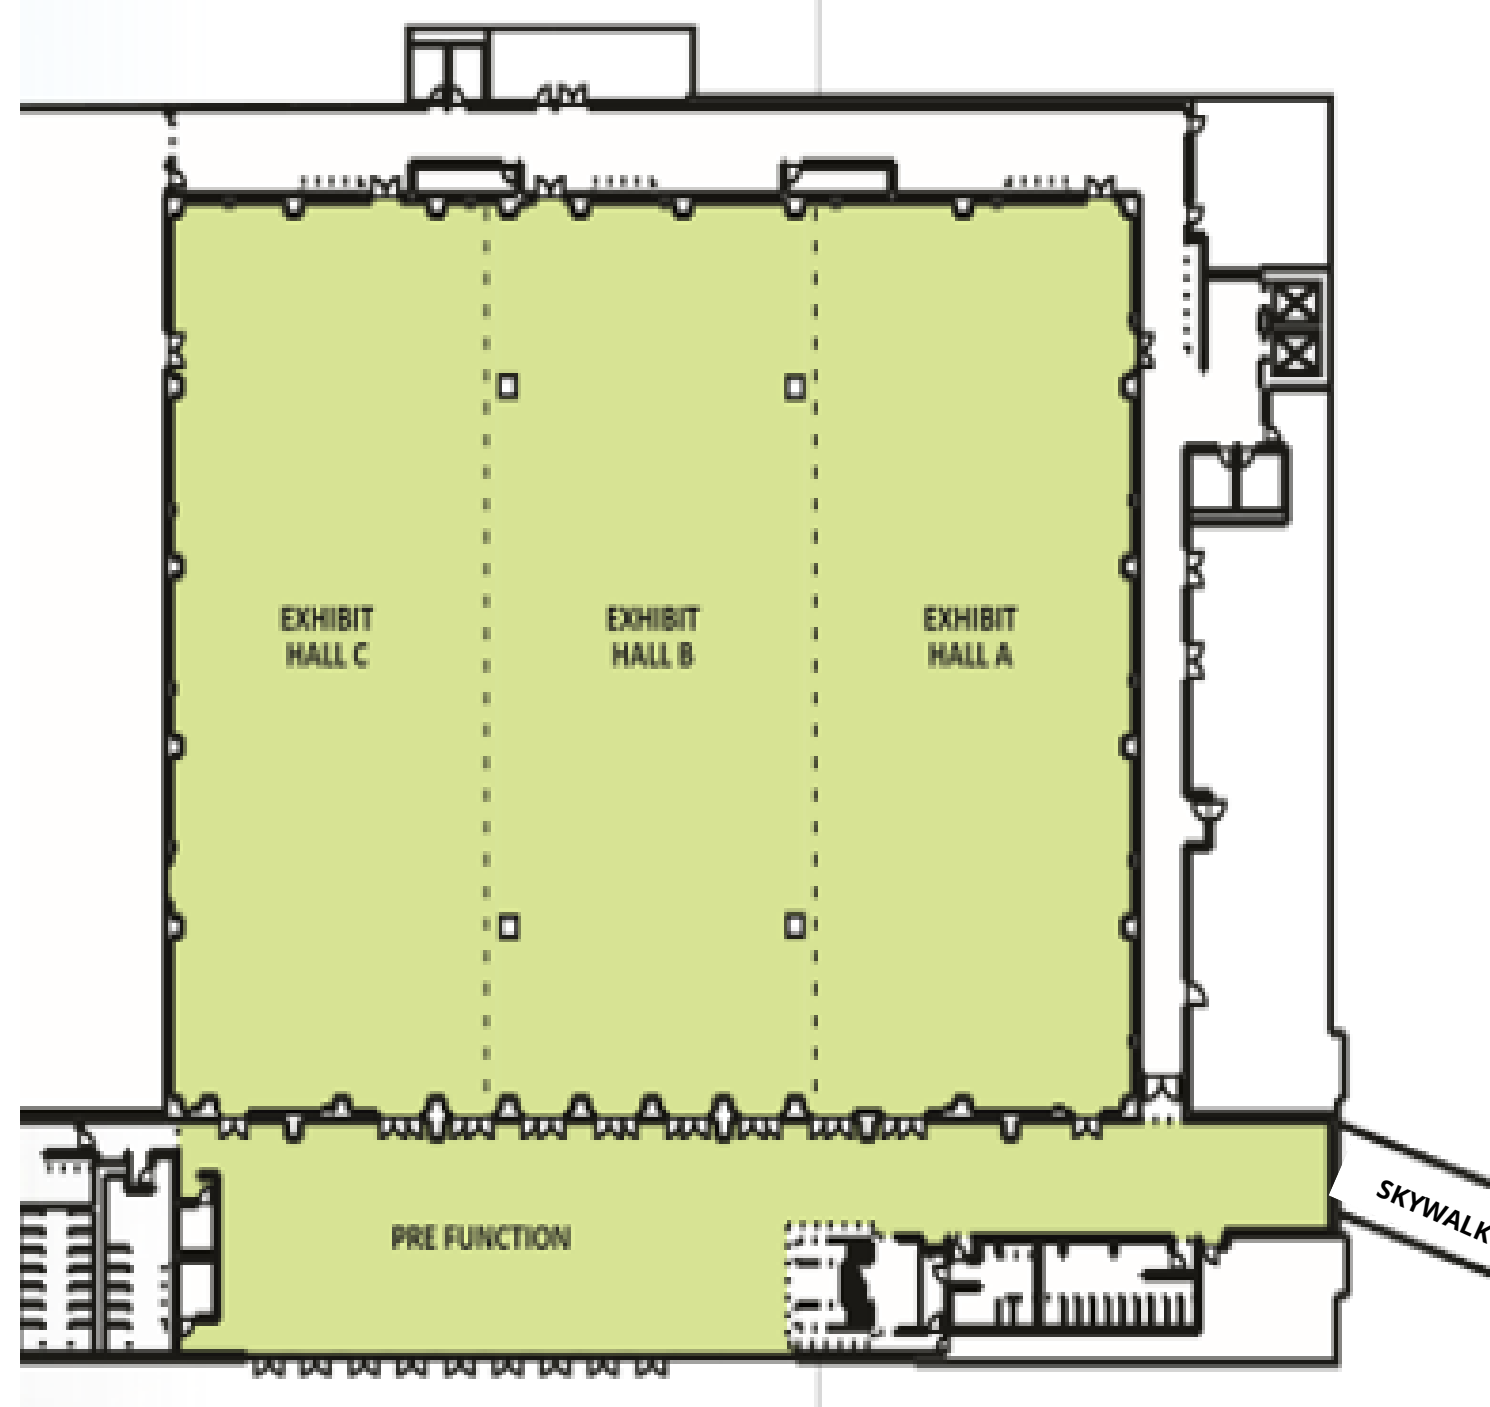

**The Fox Cities Exhibition Center is designed to be flexible and can accommodate your events' unique needs.**

- 38,000+ square feet of flexible space
- Outdoor plaza offering an additional 17,000 square feet
- Access to outdoor programming in Jones Park
- Connected to the Hilton Appleton Paper Valley

**SKYWALK TO HITLON  
APPLETON PAPER VALLEY**

**PLAZA LEVEL**

**PREFUNCTION**

Room Name	Length (ft)	Width (ft)	Square (ft)	Ceiling Height	Banquet Capacity	Theater Capacity	Classroom Capacity	Number of 8 x 10 Exhibits	Conference Capacity	U-Shaped Capacity
-----------	-------------	------------	-------------	----------------	------------------	------------------	--------------------	---------------------------	---------------------	-------------------

### Exhibit Level

Prefunction			7,248'		500	600	N/A	30	N/A	N/A
Exhibit Hall A	151' 8"	68' 6"	10,395'	25'	720	1,100	470	65	N/A	N/A
Exhibit Hall B	151' 8"	64' 6"	9,593'	25'	660	1,100	440	60	N/A	N/A
Exhibit Hall C	151' 8"	68' 4"	10,362'	25'	720	1,100	470	65	N/A	N/A
Exhibit Hall ABC	151' 8"	201' 4"	30,350'	25'	2,100	3,200	N/A	220	N/A	N/A

### Plaza Level

Lobby/Prefunction			4,360'		N/A	N/A	N/A	N/A	N/A	N/A
Multipurpose 1			565'		32	60	24	N/A	20	
Multipurpose 2			678'		40	70	32	N/A	24	
Multipurpose Total (1&2)			1,244'		72	130	56	N/A	44	